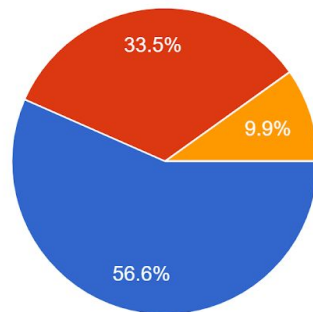

- Every day
- A couple times a week
- Once a week

How would you rate the cafeteria food

790 responses