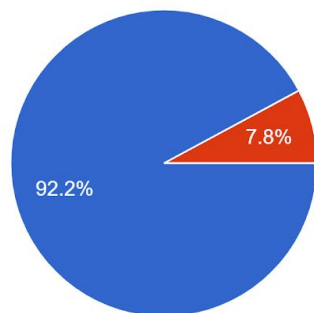

- Very Good
- Good
- Average
- Not Good
- Bad

Did you know Breakfast is FREE to ALL students?

790 responses