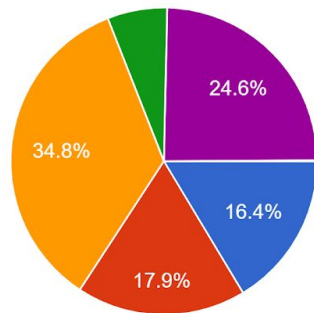

TERRABITES CAFE STUDENT SURVEY RESULTS JANUARY 17, 2020

What school site do you attend?

1,014 responses

- Heritage High School
- Perris High School
- Paloma Valley High School
- Pinacate Middle School
- California Military Institute
- Perris Lake High School

What grade level are you in?

1,014 responses

- 5th grade
- 6th grade
- 7th grade
- 8th grade
- 9th grade
- 10th grade
- 11th grade
- 12th grade

Do you normally...

1,014 responses

- Bring lunch
- Eat in cafeteria