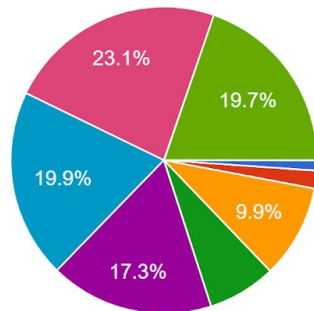

TERRABITES CAFE STUDENT SURVEY RESULTS JANUARY 17, 2020

What school site do you attend?

1,014 responses

- Heritage High School
- Perris High School
- Paloma Valley High School
- Pinacate Middle School
- California Military Institute
- Perris Lake High School

What grade level are you in?

1,014 responses

- 5th grade
- 6th grade
- 7th grade
- 8th grade
- 9th grade
- 10th grade
- 11th grade
- 12th grade

Do you normally...

1,014 responses

- Bring lunch
- Eat in cafeteria