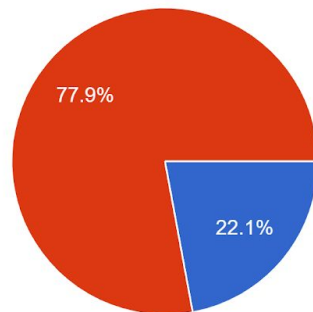

TERRABITES CAFE STUDENT SURVEY RESULTS JANUARY 17, 2020

What school site do you attend?

1,014 responses

- Heritage High School
- Perris High School
- Paloma Valley High School
- Pinacate Middle School
- California Military Institute
- Perris Lake High School

What grade level are you in?

1,014 responses

- 5th grade
- 6th grade
- 7th grade
- 8th grade
- 9th grade
- 10th grade
- 11th grade
- 12th grade

Do you normally...

1,014 responses

- Bring lunch
- Eat in cafeteria